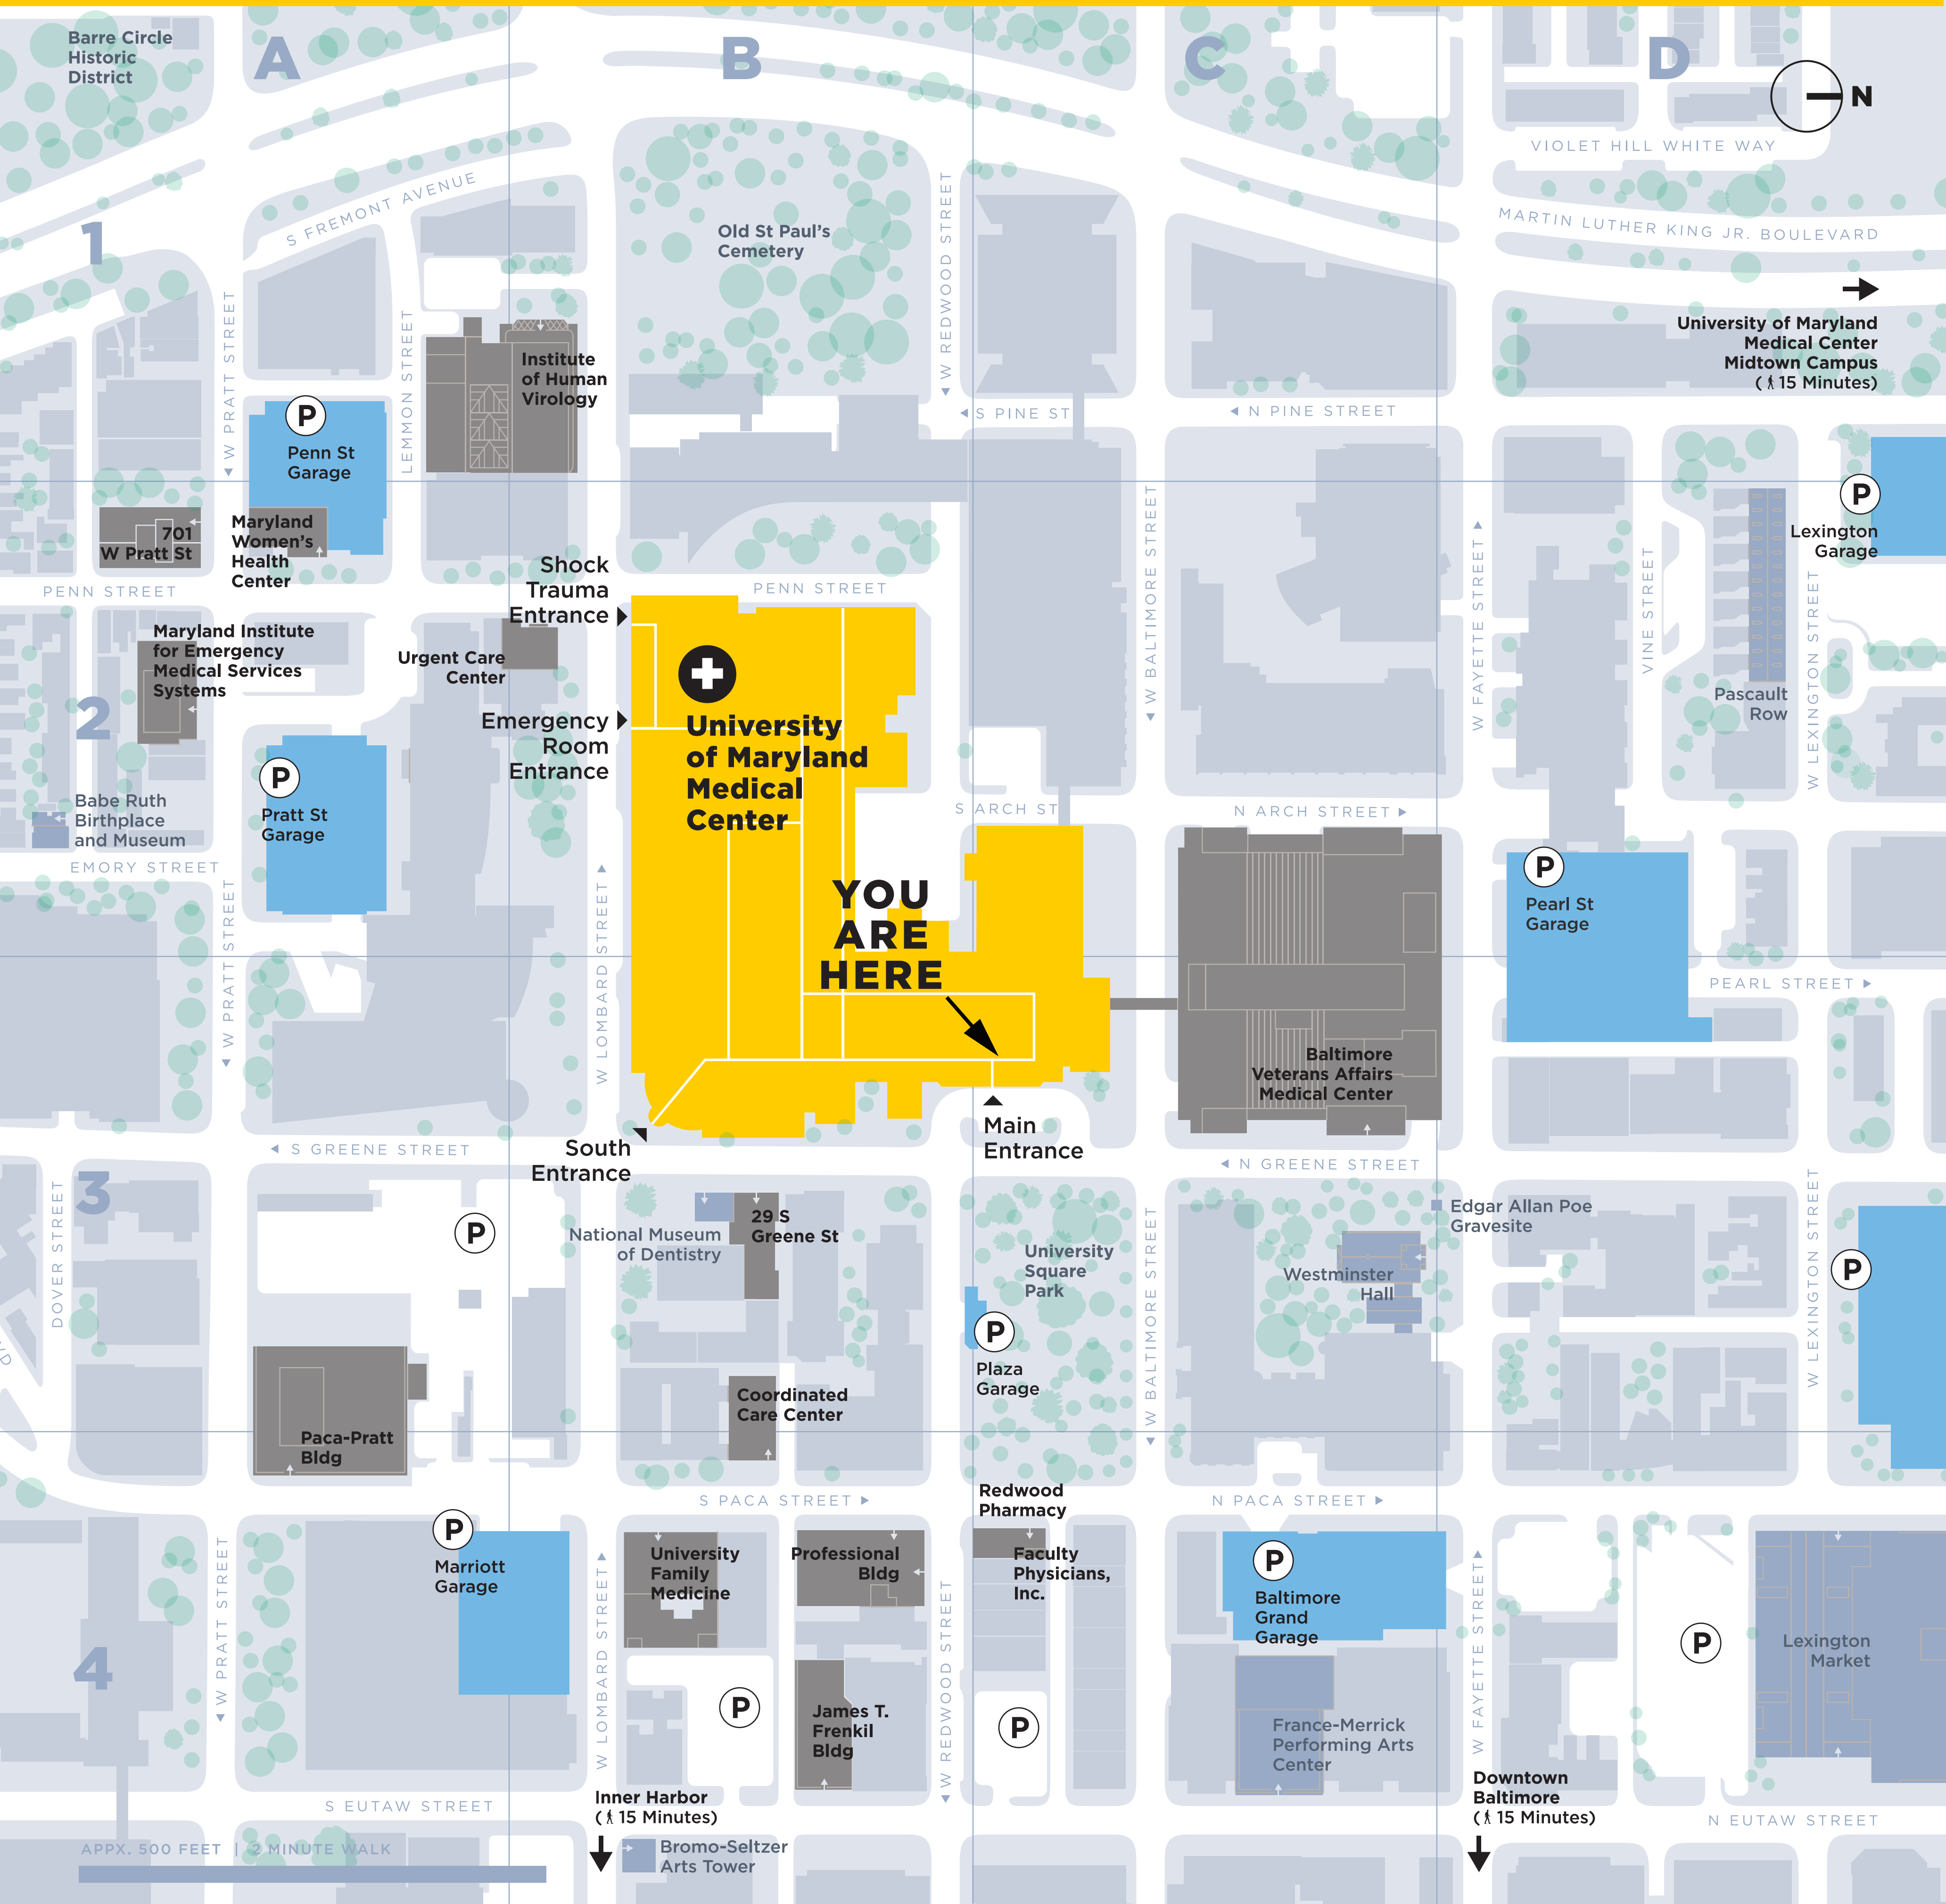

# Neighborhood Map

## DIRECTORY

+	29 South Greene Street	B3
+	701 West Pratt Street	A2
	Babe Ruth Birthplace and Museum	A2
+	Baltimore Veterans Affairs Medical Center	C3
	Barre Circle Historic District	A1
	Bromo-Seltzer Arts Tower	B4
+	Coordinated Care Center	B3
+	Faculty Physicians, Inc	C4
	France-Merrick Performing Arts Center	C4
	Edgar Allan Poe Gravesite	D3
+	Institute of Human Virology	B1
+	James T. Frenkil Building	B4
	Lexington Market	D4
P	Marriott Garage	A4
+	Maryland Institute for Emergency Medical Services Systems	A2
+	Maryland Women's Health Center	A2

	National Museum of Dentistry	B3
	Old St Paul's Cemetery	B1
	Paca-Pratt Building	A4
	Pascault Row	D2
P	Pearl Street Garage	D2
P	Penn Street Garage	A2
P	Plaza Garage	C3
P	Pratt Street Garage	A2
+	Professional Building	B4
+	Redwood Pharmacy	C4
+	University Family Medicine	B4
+	University of Maryland Medical Center	B2
	Emergency Room Entrance	B2
	Main Entrance	C3
	Shock Trauma Entrance	B2
	South Entrance	B3
	University Square Park	C3
+	Urgent Care Center	A2
	Westminster Hall	C3

## STREETS

Arch Street	C2
Baltimore Street	C2
Dover Street	A3
Emory Street	A2
Eutaw Street	A4
Fayette Street	D2
Fremont Avenue	A1
Greene Street	A3
Lemmon Street	A1
Lombard Street	B3
Martin Luther King Jr. Boulevard	D1
Paca Street	B4
Pearl Street	D3
Penn Street	A2
Pratt Street	A1
Vine Street	D2
Violet Hill White Way	D1