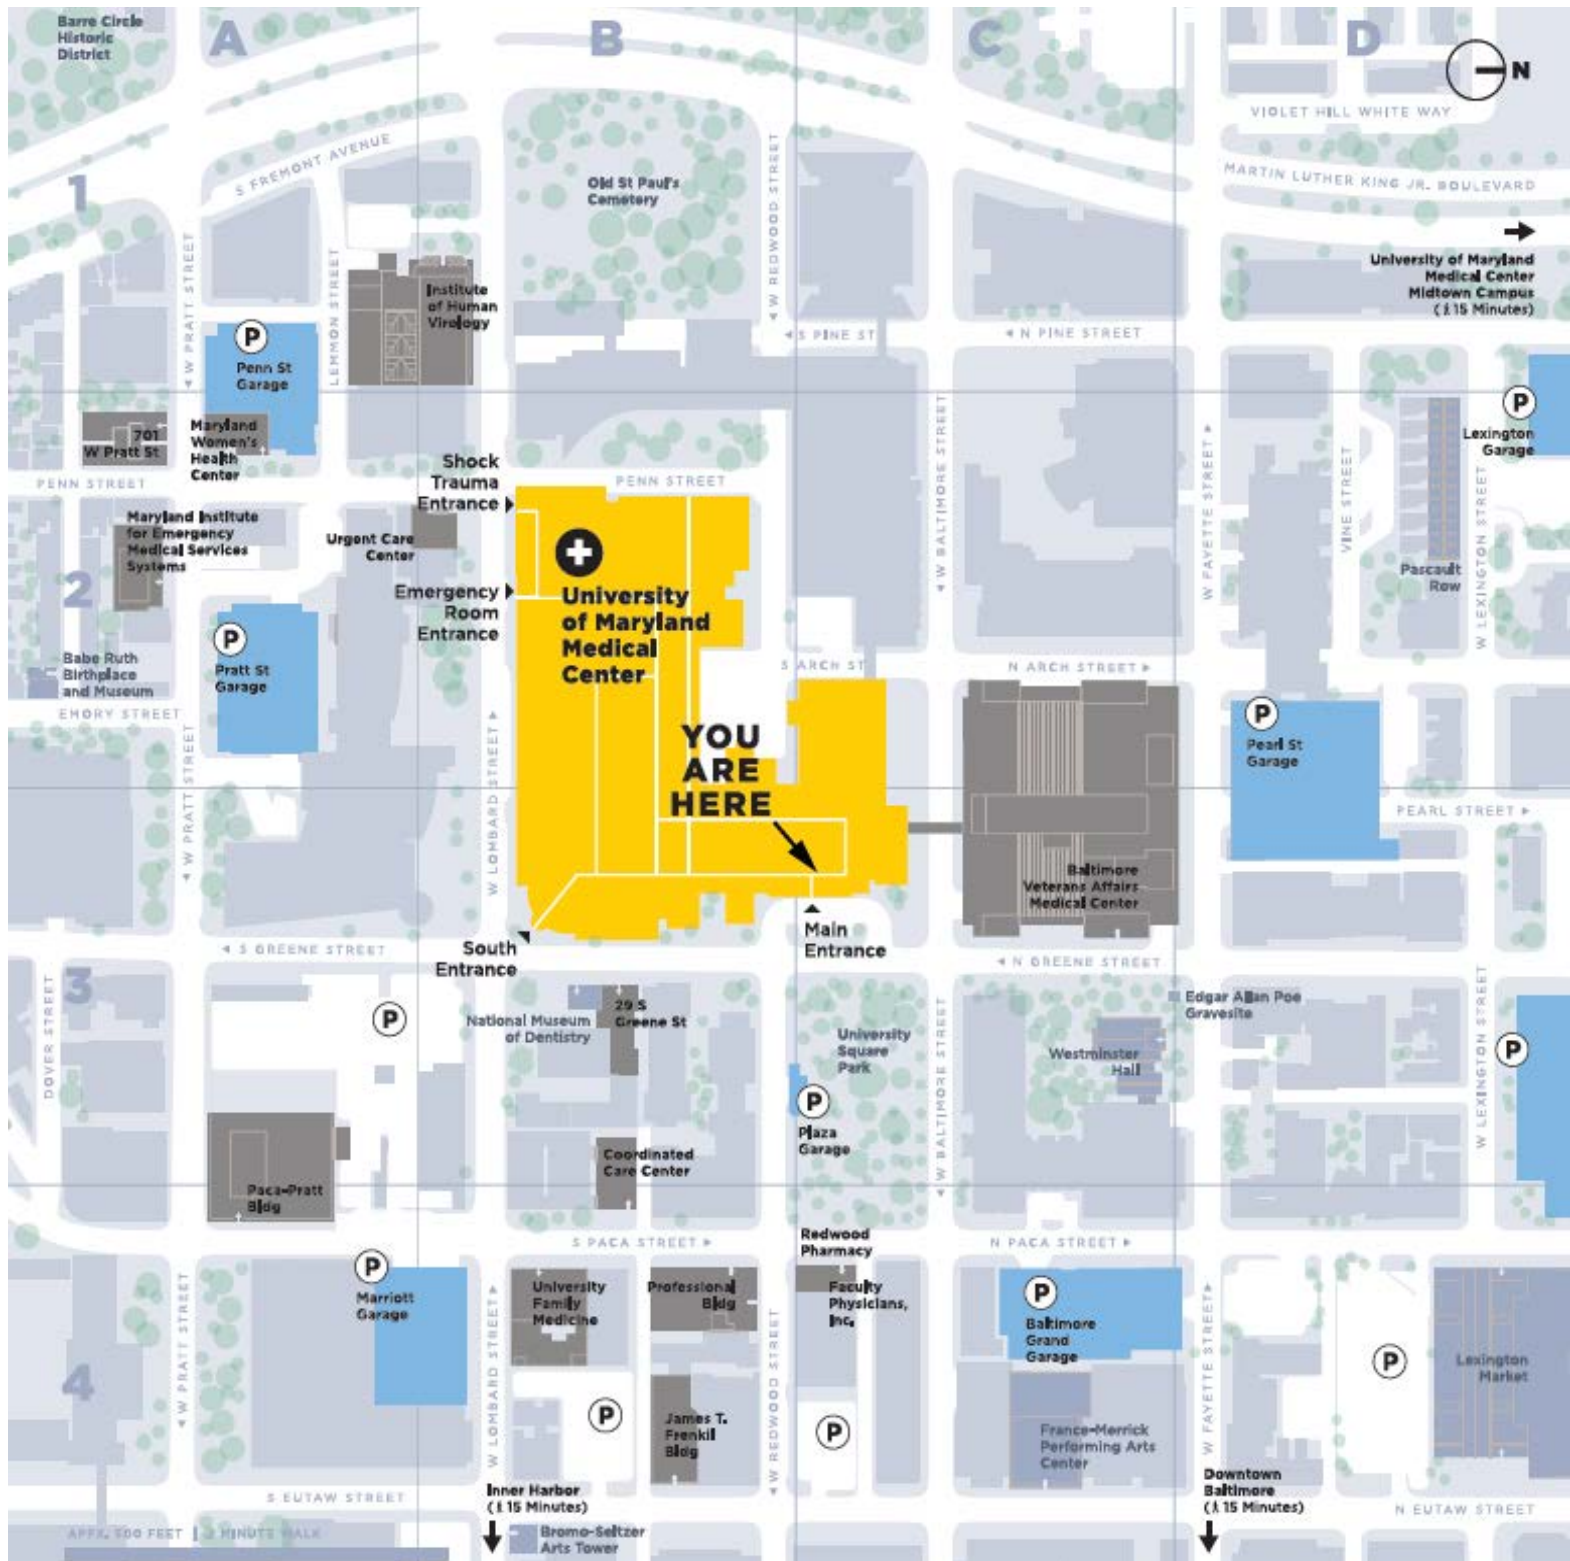

Most training classes will be conducted in the Paca Pratt building at 110 South Paca Street, Baltimore MD 21201, on the 5<sup>th</sup> floor.

## Parking Information

If you have a designated parking assignment, you must park there. Parking will **not** be validated for individuals with parking assignments.

For all others, parking is validated by your training instructor for the following garages **only**:

- University Plaza Garage, 500 W. Redwood Street, Baltimore, MD 21201
- Penn Street Garage, 120 South Penn Street, Baltimore, MD 21201
- Baltimore Grand Garage, 5 N. Paca Street, Baltimore, MD 21201
- Pearl Street Garage, 622 W. Fayette Street, Baltimore, MD 21201

# UMMC Downtown Campus Neighborhood Map

Training Location:  
Paca Pratt Building  
110 South Paca Street, Baltimore, MD 21201  
5<sup>th</sup> Floor