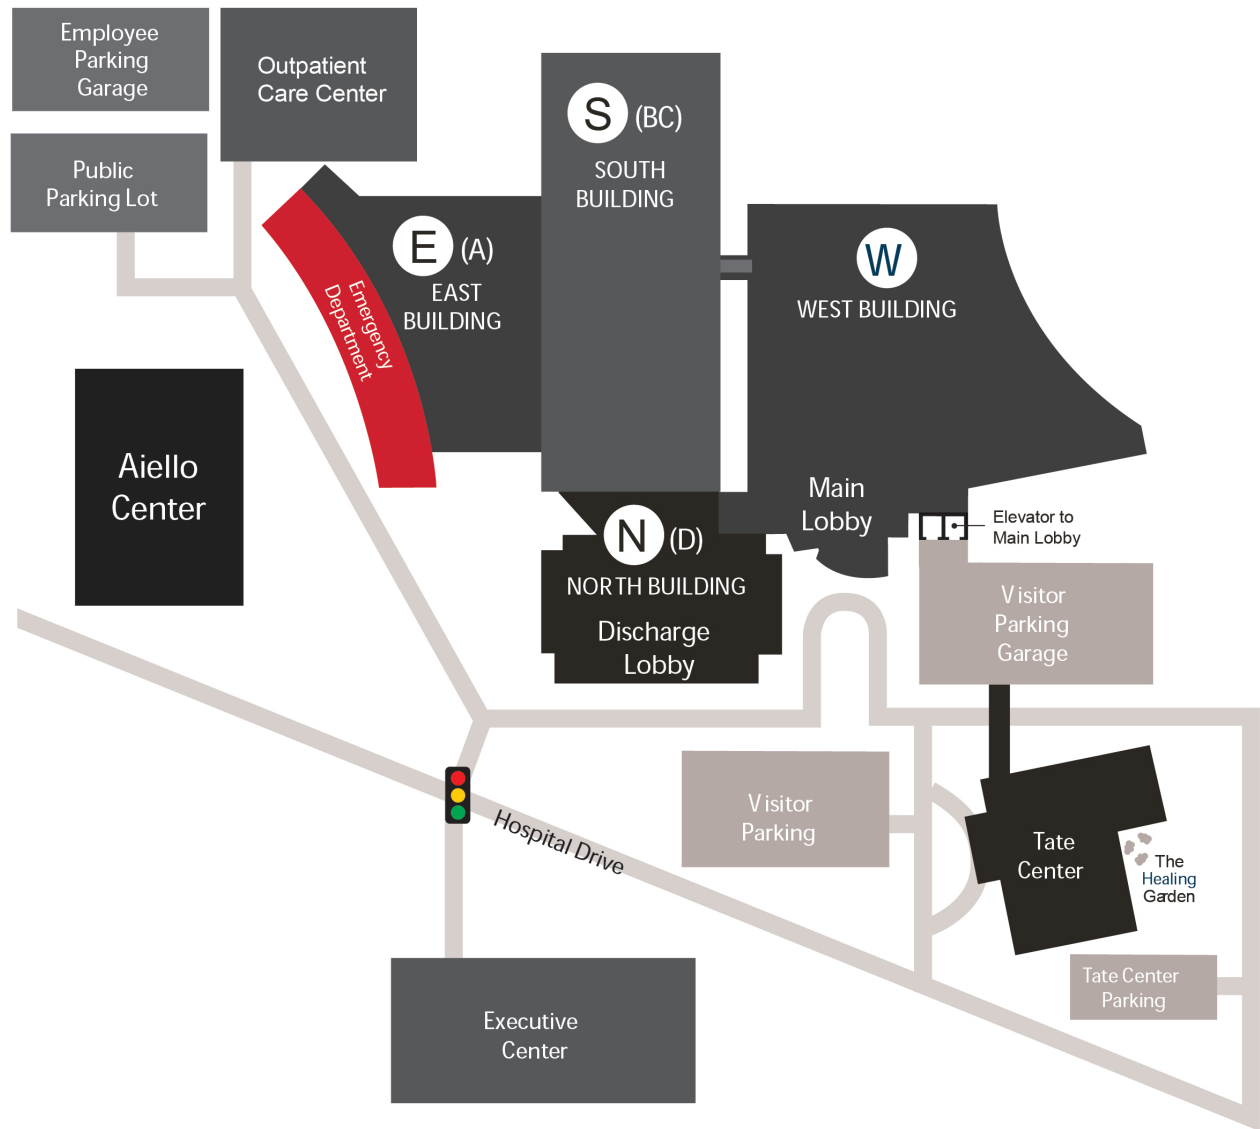

UM BWMC CAMPUS MAP

UNIVERSITY of MARYLAND
BALTIMORE WASHINGTON
MEDICAL CENTER

301 Hospital Drive
Glen Burnie, MD 21061
410-787-4000
umbwmc.org