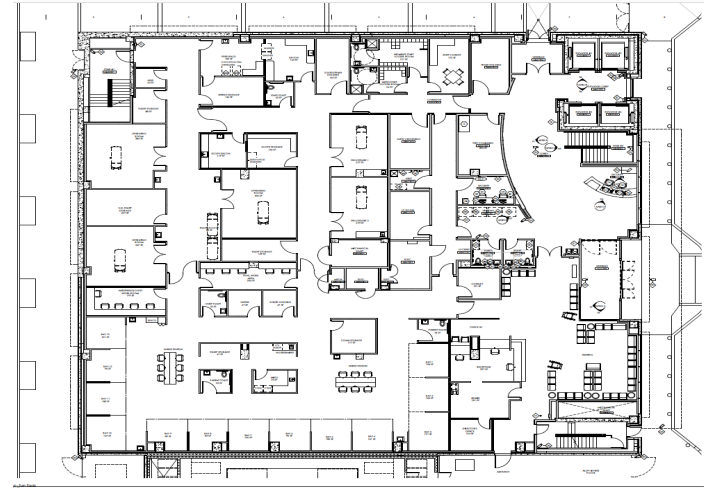

UMMS Upcoming Capital Projects

UMMC Cancer 202,000 sq. ft.

UMMC Mid Town ASC 12,200 sq. ft.

Capital Region ACC 120,000 sq. ft.

UMUCH Kauffman Cancer Center 76,000 sq. ft.